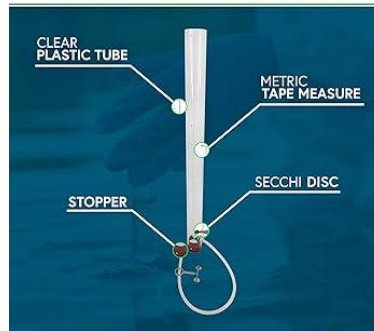

### 1- Water quality monitoring (FRC) Pool tester

2- Reagents (H<sub>2</sub>S test ) and total coliform test kit

3- 60cm Water turbidity tubes

## TURBIDITY TUBE